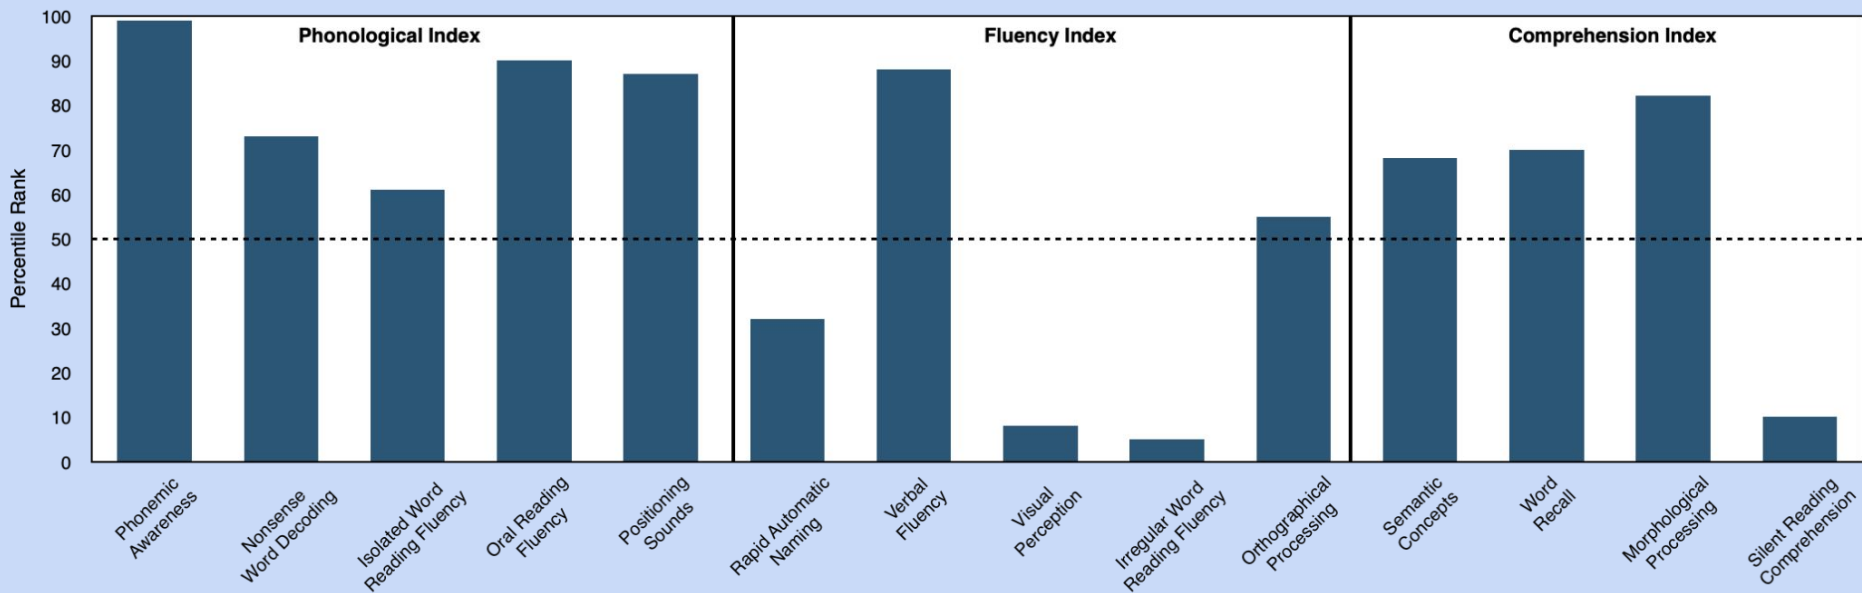

WPPSI-IV Index Scores

Comparison of IQ Index Scores Over Time

Comparison of Story Recall and Verbal Fluency Pre- and Post- Reading Intervention

FAR Domain-Specific Index Scores

FAR Subtest Scores

Select FAR Subtests at Baseline

Comparison of FAR Subtests Pre- and Post- Intervention