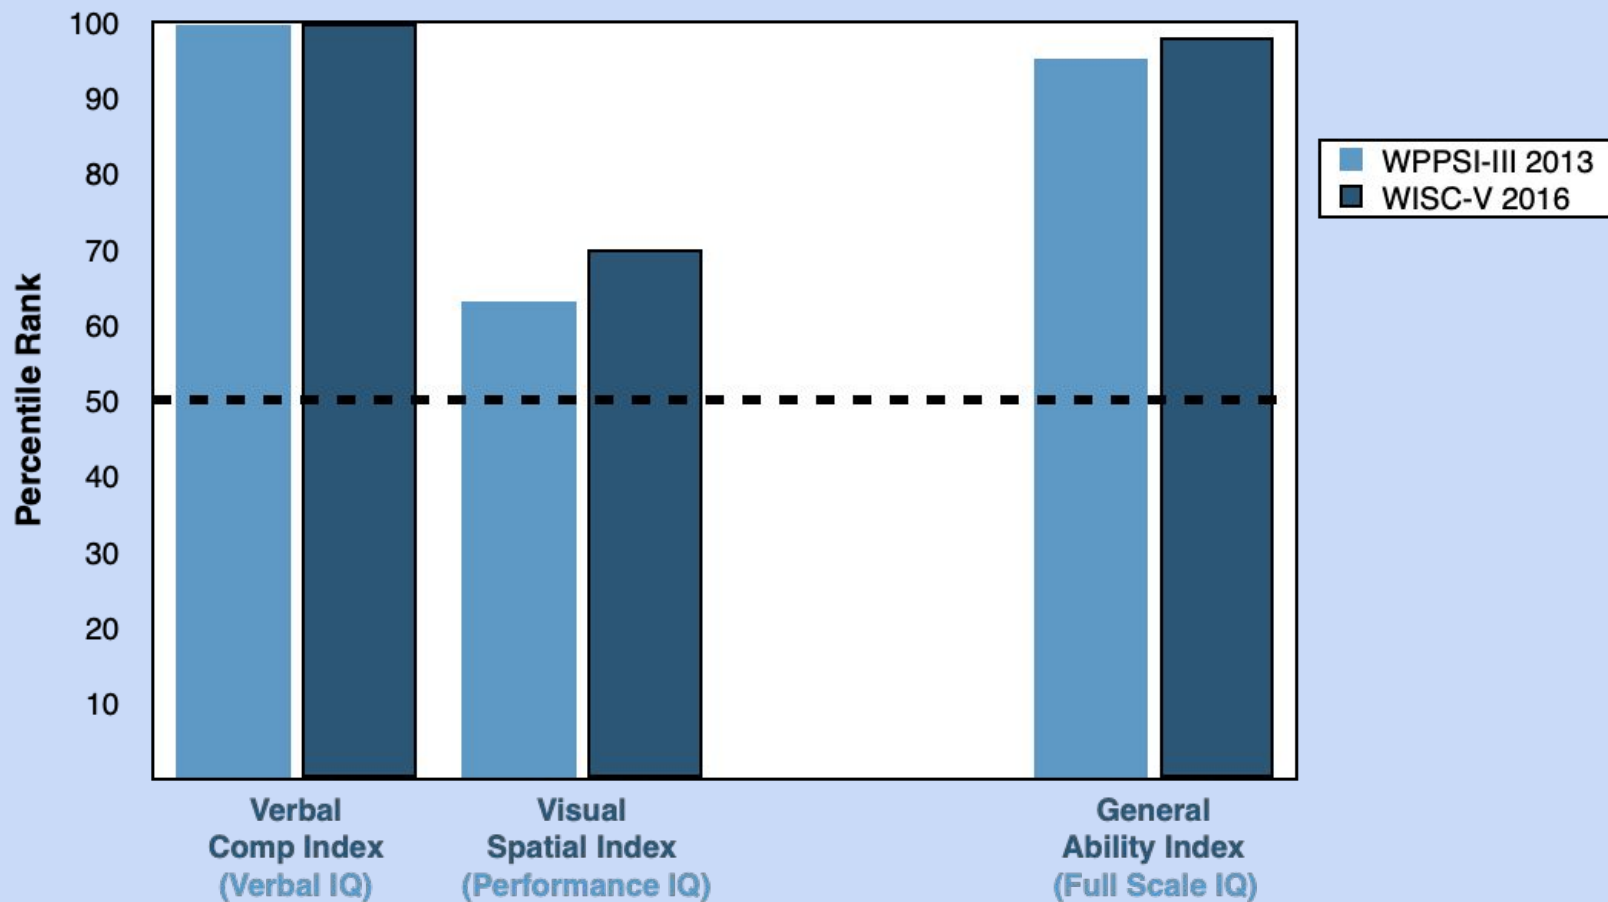

WPPSI-IV Index Scores

Comparison of IQ Index Scores Over Time

Comparison of Story Recall and Verbal Fluency Pre- and Post- Reading Intervention

FAR Domain-Specific Index Scores

FAR Subtest Scores

Select FAR Subtests at Baseline

Comparison of FAR Subtests Pre- and Post- Intervention